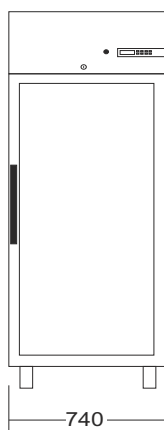

DATA SHEET 700

Length (mm): 740
Depth (mm): 815
Height (mm): 2085
Pallet size (mm): 940x1000x2130

KS700PV

Net weight (kg): 155
Packed unit weight (kg): 175

KS700PC

Net weight (kg): 155
Packed unit weight (kg): 175

Litres capacity: 700 LT
Electrical power: 0,9 kW
Electrical connection: 230V - 50-60 Hz

Models:

- **KAS700PV** - 1 glass door
- **KAS700PC** - 1 inox door

Accessories included depending on the specific kit chosen

- **SALUMI KIT**
  3 frames for hanging salami
  3 stainless steel pairs of rails
- **CHEESE KIT**
  4 stainless steel pairs of rails
  4 evaporated wooden planks
- **PASTA/FRUIT KIT**
  4 stainless steel pairs of rails
  4 Rilsal grill shaped racks

KS700PV