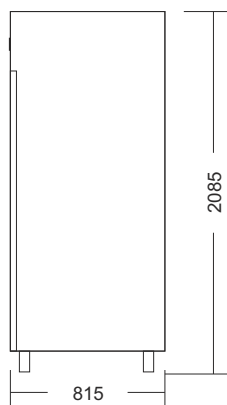

DATA SHEET 700

Length (mm): 740
Depth (mm): 815
Height (mm): 2085
Pallet size (mm): 940x1000x2130

KS700PV

Net weight (kg): 155
Packed unit weight (kg): 175

KS700PC

Net weight (kg): 155
Packed unit weight (kg): 175

Litres capacity: 700 LT
Electrical power: 0,9 kW
Electrical connection: 230V - 50-60 Hz

Models:

- **KAS700PV** - 1 glass door
- **KAS700PC** - 1 inox door

Accessories included depending on the specific kit chosen

- **SALUMI KIT**
  3 frames for hanging salami
  3 stainless steel pairs of rails
- **CHEESE KIT**
  4 stainless steel pairs of rails
  4 evaporated wooden planks
- **PASTA/FRUIT KIT**
  4 stainless steel pairs of rails
  4 Rilsal grill shaped racks

KS700PV